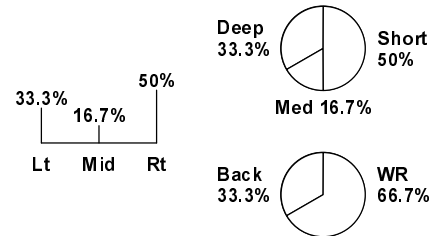

4th & MED

No. of Plays: 0

1st & LONG

No. of Plays: 17

2nd & LONG

No. of Plays: 4

3rd & LONG

No. of Plays: 6

4th & LONG

No. of Plays: 0

SHORT ZONE = Flat-10 Yds
 MEDIUM ZONE = 10-25 Yds
 DEEP ZONE = 25+ Yds