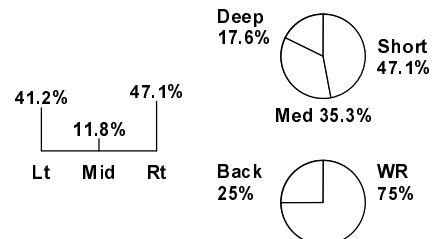

1st & LONG

No. of Plays: 17