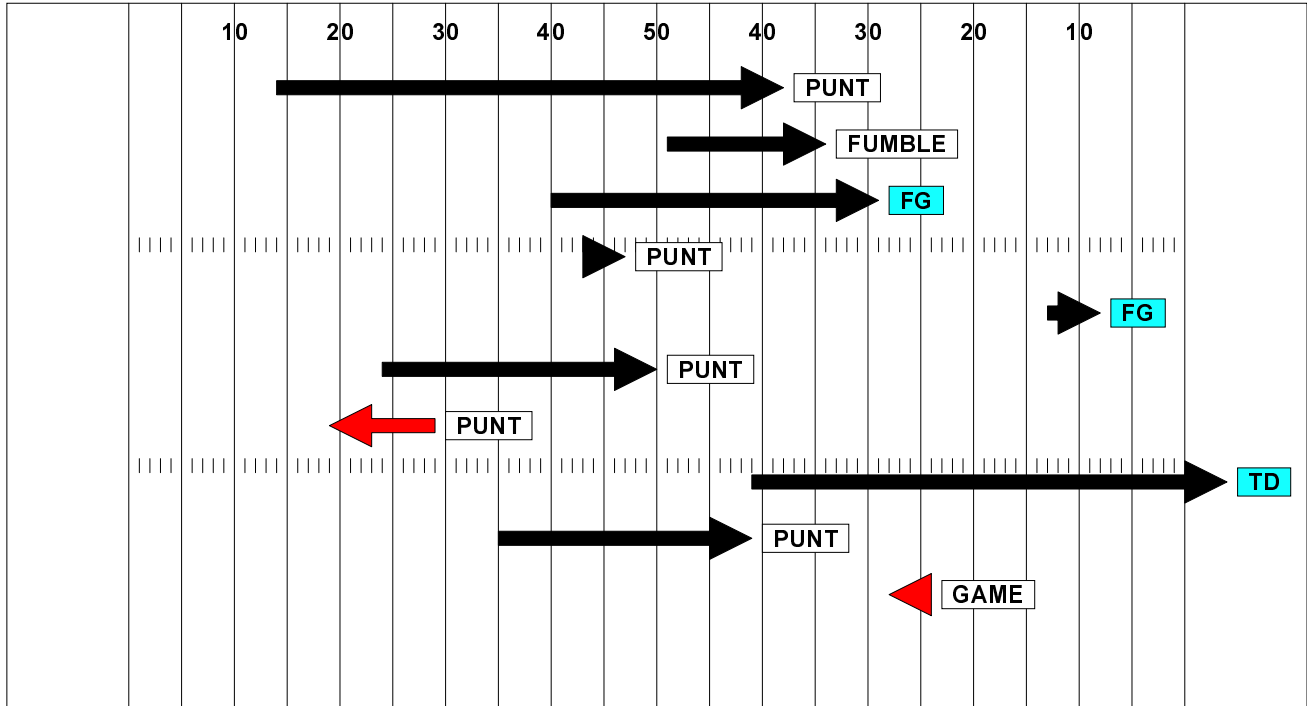

Seattle Central H.S. Football - DRIVE ANALYSIS  
 San Diego Chargers vs Seattle Seahawks  
 DATE: 10/27/96 TIME: 1:00 PM SITE: Seattle Kingdome

SEATTLE

**FIRST HALF**

DRIVE	START	END	PLAYS	RUN	YARDS		PEN	NET	1ST	TIME	RESULT
					PASS	TOT		YDS	DOWN		
1	SEA20	SD15	8	0	58	58	-5	53	2	3:42	FIELD GOAL
2	SEA23	SD47	6	-1	26	25	0	25	2	3:40	PUNT
3	SEA32	SD26	7	18	24	42	0	42	2	1:21	FIELD GOAL
4	SEA26	SD0	4	64	10	74	0	74	2	2:23	TOUCHDOWN
5	SEA21	SD0	0	0	0	0	0	79	0	0:-8	TOUCHDOWN
6	SEA29	SEA35	3	6	0	6	0	6	0	0:41	PUNT
7	SEA36	SEA35	2	-1	0	-1	0	-1	0	0:12	HALFTIME

Seattle Central H.S. Football - DRIVE ANALYSIS  
 San Diego Chargers vs Seattle Seahawks  
 DATE: 10/27/96 TIME: 1:00 PM SITE: Seattle Kingdome

SEATTLE

**SECOND HALF**

DRIVE	START	END	PLAYS	RUN	PASS	TOT	PEN	NET YDS	1ST DOWNS	TIME	RESULT
8	SEA14	SD38	8	18	30	48	0	48	3	2:59	PUNT
9	SD49	SD34	2	15	0	15	0	15	0	0:16	FUMBLE
10	SEA40	SD29	7	-4	35	36	0	31	1	2:39	FIELD GOAL
11	SEA44	SEA47	3	3	0	3	0	3	0	1:59	PUNT
12	SD13	SD8	5	0	1	5	4	5	1	0:52	FIELD GOAL
13	SEA24	SEA50	7	14	12	26	0	26	2	3:00	PUNT
14	SEA29	SEA19	3	0	0	0	-10	-10	0	2:09	PUNT
15	SD41	SD0	2	41	0	41	0	41	0	0:35	TOUCHDOWN
16	SEA35	SD41	4	24	0	24	0	24	1	2:12	PUNT
17	SD26	SD28	2	-2	0	-2	0	-2	0	0:42	END OF GAME