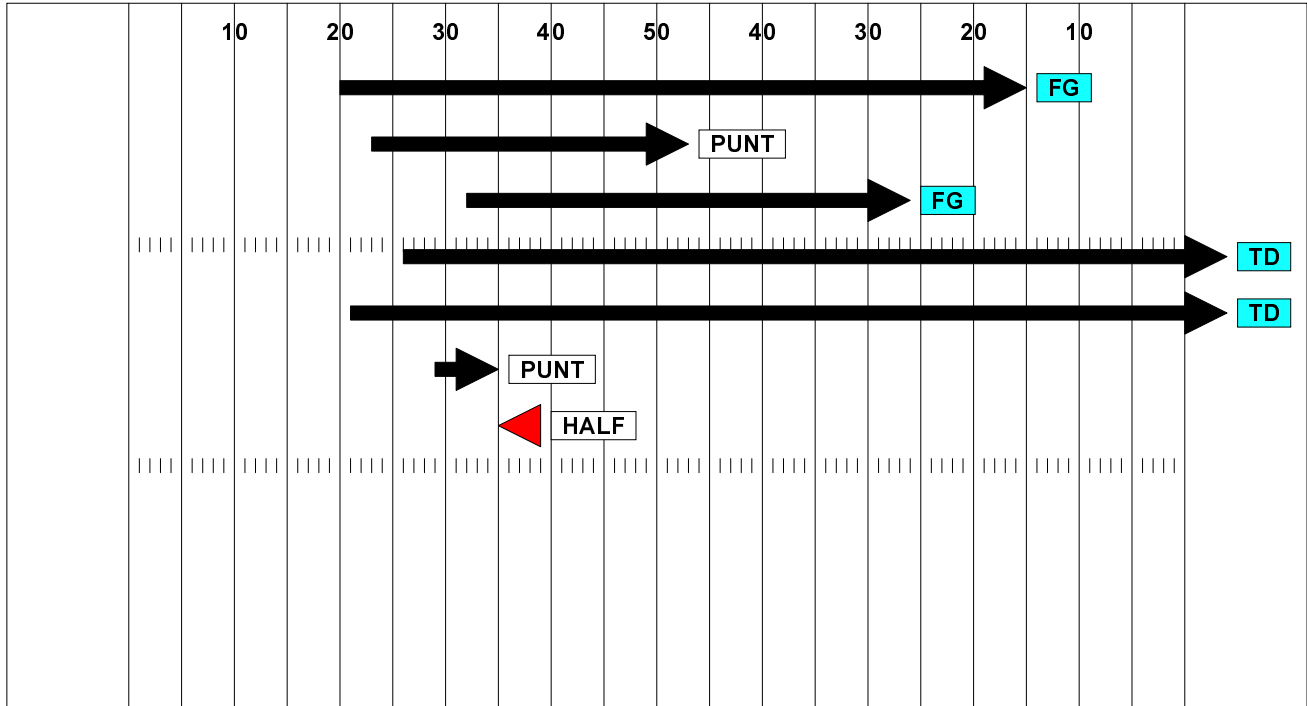

Seattle Central H.S. Football - DRIVE ANALYSIS  
 San Diego Chargers vs Seattle Seahawks  
 DATE: 10/27/96 TIME: 1:00 PM SITE: Seattle Kingdome

SEATTLE

**FIRST HALF**

DRIVE	START	END	PLAYS	RUN	YARDS		PEN	NET	1ST	TIME	RESULT
					PASS	TOT		YDS	DOWN		
1	SEA20	SD15	8	0	58	58	-5	53	2	3:42	FIELD GOAL
2	SEA23	SD47	6	-1	26	25	0	25	2	3:40	PUNT
3	SEA32	SD26	7	18	24	42	0	42	2	1:21	FIELD GOAL
4	SEA26	SD0	4	64	10	74	0	74	2	2:23	TOUCHDOWN
5	SEA21	SD0	0	0	0	0	0	79	0	0:-8	TOUCHDOWN
6	SEA29	SEA35	3	6	0	6	0	6	0	0:41	PUNT
7	SEA36	SEA35	2	-1	0	-1	0	-1	0	0:12	HALFTIME

Seattle Central H.S. Football - DRIVE ANALYSIS  
 San Diego Chargers vs Seattle Seahawks  
 DATE: 10/27/96 TIME: 1:00 PM SITE: Seattle Kingdome

SEATTLE

**SECOND HALF**

DRIVE	START	END	PLAYS	RUN	PASS	TOT	PEN	NET YDS	1ST DOWNS	TIME	RESULT
8	SEA14	SD38	8	18	30	48	0	48	3	2:59	PUNT
9	SD49	SD34	2	15	0	15	0	15	0	0:16	FUMBLE
10	SEA40	SD29	7	-4	35	36	0	31	1	2:39	FIELD GOAL
11	SEA44	SEA47	3	3	0	3	0	3	0	1:59	PUNT
12	SD13	SD8	5	0	1	5	4	5	1	0:52	FIELD GOAL
13	SEA24	SEA50	7	14	12	26	0	26	2	3:00	PUNT
14	SEA29	SEA19	3	0	0	0	-10	-10	0	2:09	PUNT
15	SD41	SD0	2	41	0	41	0	41	0	0:35	TOUCHDOWN
16	SEA35	SD41	4	24	0	24	0	24	1	2:12	PUNT
17	SD26	SD28	2	-2	0	-2	0	-2	0	0:42	END OF GAME